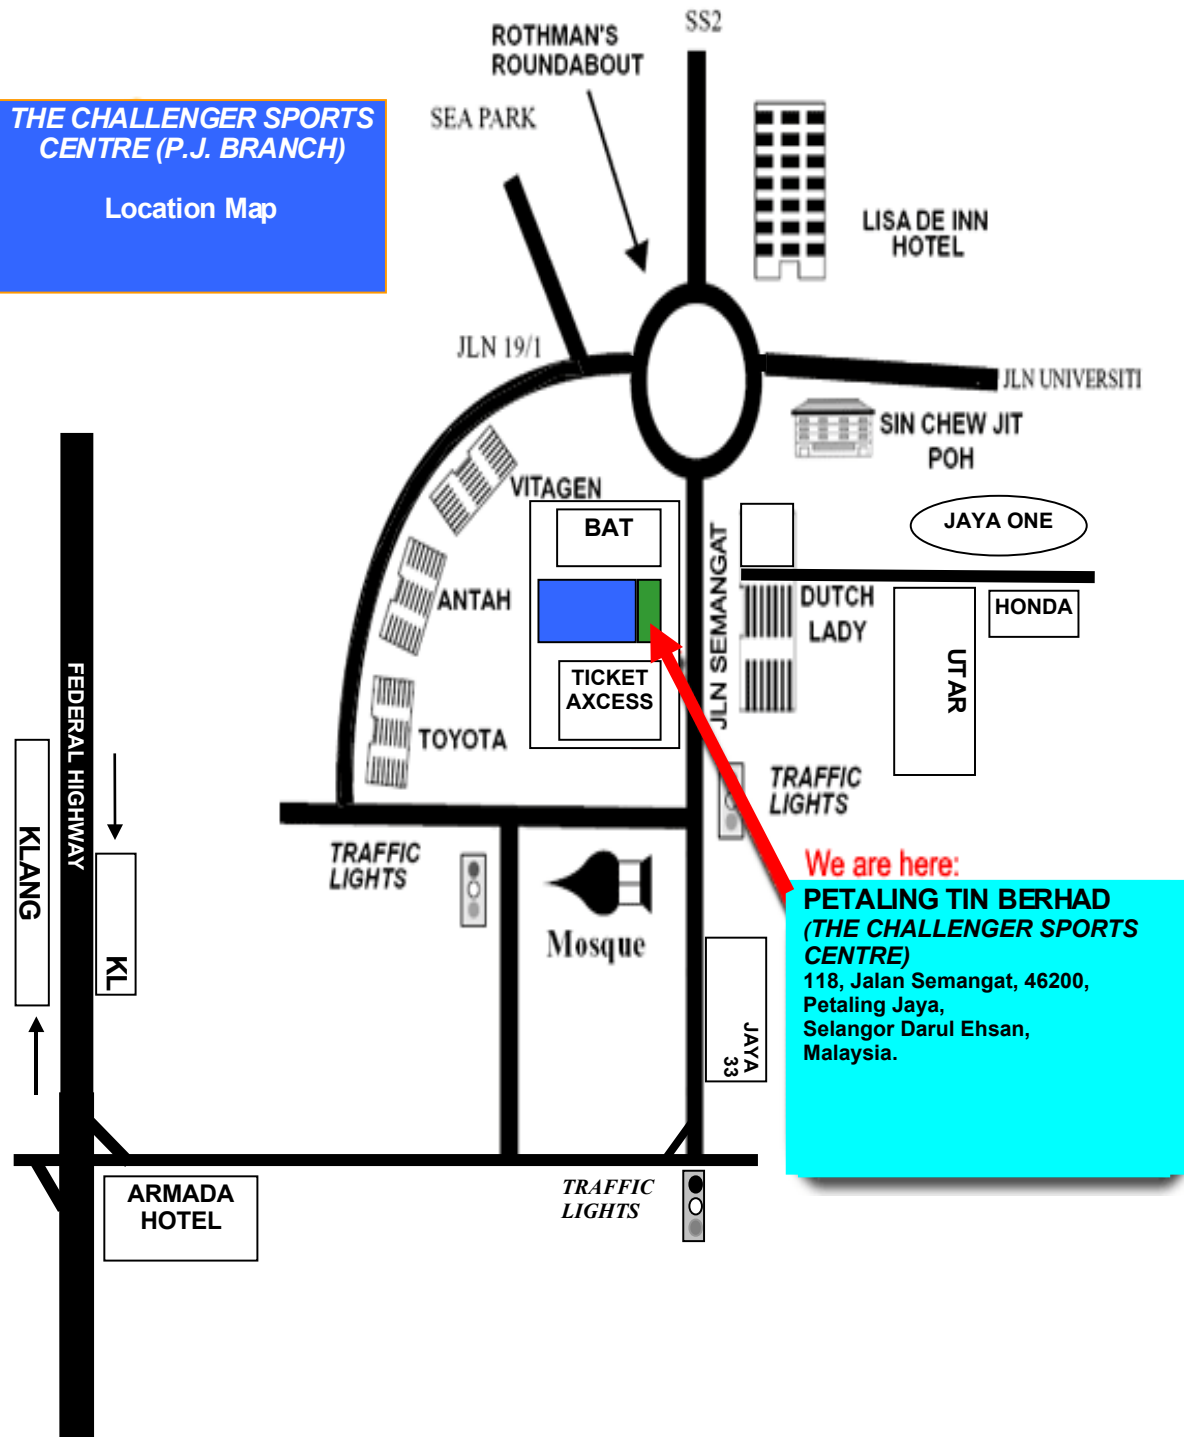

THE CHALLENGER SPORTS CENTRE (P.J. BRANCH)
Location Map

We are here:
PETALING TIN BERHAD
(THE CHALLENGER SPORTS CENTRE)
118, Jalan Semangat, 46200,
Petaling Jaya,
Selangor Darul Ehsan,
Malaysia.